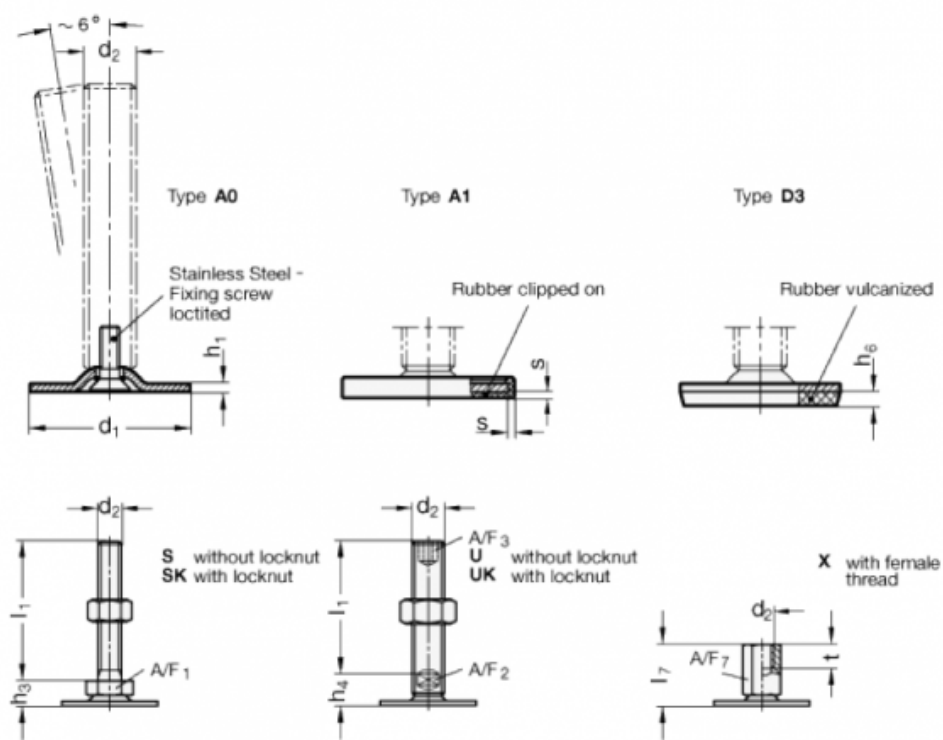

Data Sheet

Article number: 204080M24200A0U

Description: E+G levelling foot
GN 40-80-M24-200-A0-U

Note: U Without nut, Hexagon socket at the top, Wrench flat at the bottom

Measures

A/F2 = 19
A/F3 = 12
d1 = 80
d2 = M24
h1 = 3
h4 = 21
h6 =
l1 = 200